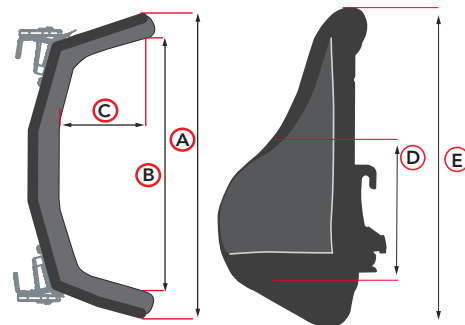

NXT Classic DEEP

NXT CLASSIC DEEP BACK DIMENSIONS – INCHES (CM)

	16/16 (40.6 / 40.6)	16/18 (40.6 / 45.7)	16/20 (40.6 / 50.8)	18/16 (45.7 / 40.6)	18/18 (45.7 / 45.7)	18/20 (45.7 / 50.8)	20/16 (50.8 / 40.6)	20/18 (50.8 / 45.7)	20/20 (50.8 x 50.8)	22/16 (55.8 / 40.6)	22/18 (55.8 / 45.7)	22/20 (55.8 / 50.8)
A	15 (38.1)	15 (38.1)	15 (38.1)	17 (43.1)	17 (43.1)	17 (43.1)	19 (48.2)	19 (48.2)	19 (48.2)	21 (53.3)	21 (53.3)	21 (53.3)
B	13.25 (33.6)	13.25 (33.6)	13.25 (33.6)	15.25 (38.7)	15.25 (38.7)	15.25 (38.7)	17.25 (43.8)	17.25 (43.8)	17.25 (43.8)	19.25 (48.8)	19.25 (48.8)	19.25 (48.8)
C	5.5 - 7 (13.97-17.7)	5.5 - 7 (13.97-17.7)	5.5 - 7 (13.97-17.7)	5.5 - 7 (13.97-17.7)	5.5 - 7 (13.97-17.7)	5.5 - 7 (13.97-17.7)	5.5 - 7 (13.97-17.7)	5.5 - 7 (13.97-17.7)	5.5 - 7 (13.97-17.7)	5.5 - 7 (13.97-17.7)	5.5 - 7 (13.97-17.7)	5.5 - 7 (13.97-17.7)
D	9 (22.8)	9 (22.8)	9 (22.8)	9 (22.8)	9 (22.8)	9 (22.8)	9 (22.8)	9 (22.8)	9 (22.8)	9 (22.8)	9 (22.8)	9 (22.8)
E	16 (40.6)	18 (45.7)	20 (50.8)	16 (40.6)	18 (45.7)	20 (50.8)	16 (40.6)	18 (45.7)	20 (50.8)	16 (40.6)	18 (45.7)	20 (50.8)