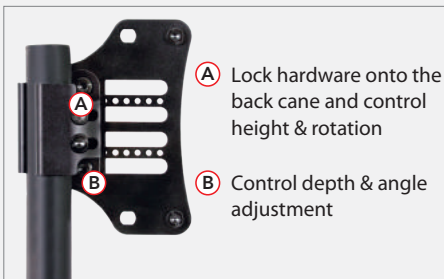

Low Pivot Point allows you to support the pelvis while adjusting recline.

Scapula Triangle – Improves shoulder freedom & head control

Customizable Contour – Lateral Contours can be bent in or out for better postural control and customized fit.

Pelvic Positioning cut-out provides a space for the buttocks to protrude beyond the back for a better, more natural seated position.

smartGEL™ Infused Visco Technology – reduces surface temperature, drawing heat away from skin providing superior comfort and softness.

QuickFit™ MOUNTING SYSTEM

Lets you quickly and easily adjust while your client is in the chair.

- Reversible for increased depth range
- 5" (12.7cm) of depth adjustment, 2.5" (6.4cm) in front or behind back canes
- Easily expandable to allow the back support to fit on wider wheelchairs (up to 2" wider than the back)
- Install or remove clamps without taking them apart
- Hardware is a discreet size and provides strength and rigidity to the back support
- Adjustable for pelvic or trunk rotation
- Fits metric & imperial tubing including, 0.75-1" (1.9-2.5cm) back canes without shims

Angle Adjustability of 50°

QUICKFIT MOUNTING SYSTEM

ALTERNATE FIXED HARDWARE

<p>2-POINT FIXED HARDWARE</p>  <p>NIB-1207</p> <p>Optional: Use only on back supports with 16" (40.6cm) back height or lower.</p>	<p>4-POINT FIXED HARDWARE</p>  <p>NIB-1307</p> <p>Optional: Not width adjustable - fits one back/chair width.</p>
--	---