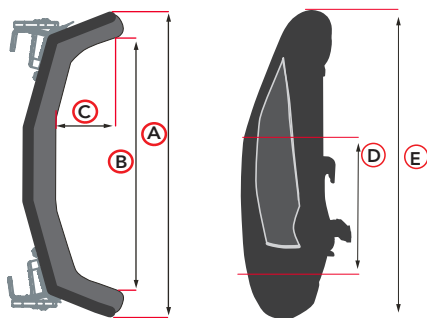

WIDTH	HEIGHT	FITS WHEELCHAIR WIDTHS
16 (40.6)	16 - 20 (40.6 - 50.8)	16 - 18 (40.6 - 45.7)
18 (45.7)		18 - 20 (45.7 - 50.8)
20 (50.8)		20 - 22 (50.8 - 55.9)
22 (55.9)		22 - 24 (55.9 - 61.0)

NXT CLASSIC AND CLASSIC DEEP SPECIFICATIONS – INCHES (CM)

	CLASSIC	CLASSIC DEEP
Weight* - lbs (kg)	2.6 (1.18)	3.3 (1.5)
Height	16 - 20 (40.6 - 50.8)	
Width	16 - 22 (40.6 - 55.9)	
Contour Depth	3 (7.6)	5.5 - 7 (14 - 18)
Weight Capacity - lbs (kg)	300 (136.08) 22" wide +: 400 (181.44)	

*Weight based on 16" shell

NXT CLASSIC BACK DIMENSIONS – INCHES (CM)

	16/16 (40.6 / 40.6)	16/18 (40.6 / 45.7)	16/20 (40.6 / 50.8)	18/16 (45.7 / 40.6)	18/18 (45.7 / 45.7)	18/20 (45.7 / 50.8)	20/16 (50.8 / 40.6)	20/18 (50.8 / 45.7)	20/20 (50.8 x 50.8)	22/16 (55.8 / 40.6)	22/18 (55.8 / 45.7)	22/20 (55.8 / 50.8)
A	13.5 (34.2)	13.5 (34.2)	13.5 (34.2)	15.5 (39.3)	15.5 (39.3)	15.5 (39.3)	17.5 (44.4)	17.5 (44.4)	17.5 (44.4)	19.5 (49.5)	19.5 (49.5)	19.5 (49.5)
B	11.75 (29.8)	11.75 (29.8)	11.75 (29.8)	13.75 (34.9)	13.75 (34.9)	13.75 (34.9)	15.75 (40.0)	15.75 (40.0)	15.75 (40.0)	17.5 (44.4)	17.5 (44.4)	17.5 (44.4)
C	3 (7.62)	3 (7.62)	3 (7.62)	3 (7.62)	3 (7.62)	3 (7.62)	3 (7.62)	3 (7.62)	3 (7.62)	3 (7.62)	3 (7.62)	3 (7.62)
D	9.25 (23.4)	9.5 (24.1)	9.75 (24.7)	9.25 (23.4)	9.5 (24.1)	9.75 (24.7)	9.25 (23.4)	9.5 (24.1)	9.75 (24.7)	9.25 (23.4)	9.5 (24.1)	9.75 (24.7)
E	16 (40.6)	18 (45.7)	20 (50.8)	16 (40.6)	18 (45.7)	20 (50.8)	16 (40.6)	18 (45.7)	20 (50.8)	16 (40.6)	18 (45.7)	20 (50.8)

NXT Classic