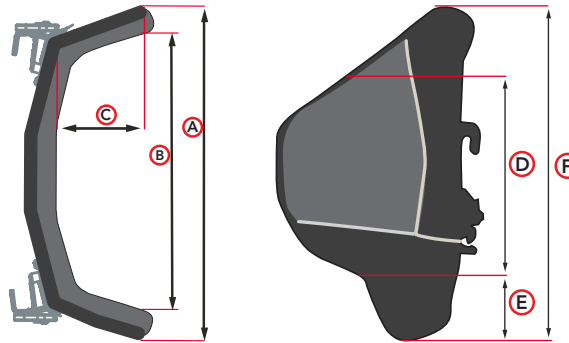

SPECIFICATIONS

NXT™ Optima DEEP™ – THORACIC BACK SUPPORT

NXT OPTIMA DEEP BACK DIMENSIONS– INCHES (CM)

	13/7 (33.0/17.7)	13/ 9 (33.0/22.8)	13/13 (33.0/33.0)	13/16 (33.0/40.6)	14/7 (35.5/17.7)	14/9 (35.5 / 22.9)	14/13 (35.5 / 33.0)	14/16 (35.5 / 40.6)	15/7 (38.1/17.7)	15/9 (38.1/ 22.9)	15/13 (38.1/33.0)	15/16 (38.1/ 40.6)	16/7 (38.1/17.7)
A	12 (30.4)	12 (30.4)	12 (30.4)	12 (30.4)	13 (33.0)	13 (33.0)	13 (33.0)	13 (33.0)	14 (35.5)	14 (35.5)	14 (35.5)	14 (35.5)	15 (38.1)
B	10.25 (26.0)	10.25 (26.0)	10.25 (26.0)	10.25 (26.0)	11.25 (28.5)	11.25 (28.5)	11.25 (28.5)	11.25 (28.5)	12.25 (31.1)	12.25 (31.1)	12.25 (31.1)	12.25 (31.1)	13.25 (33.6)
C	5.5 - 7 (13.97-17.7)	5.5 - 7 (13.97-17.7)	5.5 - 7 (13.97-17.7)	5.5 - 7 (13.97-17.7)	5.5 - 7 (13.97-17.7)	5.5 - 7 (13.97-17.7)	5.5 - 7 (13.97-17.7)	5.5 - 7 (13.97-17.7)	5.5 - 7 (13.97-17.7)	5.5 - 7 (13.97-17.7)	5.5 - 7 (13.97-17.7)	5.5 - 7 (13.97-17.7)	5.5 - 7 (13.97-17.7)
D	5 (12.7)	5 (12.7)	5 (12.7)	5 (12.7)	5 (12.7)	5 (12.7)	5 (12.7)	5 (12.7)	5 (12.7)	5 (12.7)	5 (12.7)	5 (12.7)	5 (12.7)
E	1 (2.5)	1 (2.5)	1 (2.5)	1 (2.5)	1 (2.5)	2 (5.0)	3 (7.6)	4 (10.1)	1 (2.5)	2 (5.0)	3 (7.6)	4 (10.1)	1 (2.5)
F	7 (17.7)	9 (22.8)	13 (33.0)	16 (40.6)	7 (17.7)	9 (22.8)	13 (33.0)	16 (40.6)	7 (17.7)	9 (22.8)	13 (33.0)	16 (40.6)	7 (17.7)

NXT Optima DEEP

NXT OPTIMA DEEP BACK DIMENSIONS– INCHES (CM)

	16/9 (40.6/ 22.9)	16/13 (40.6/ 33.0)	16/16 (40.6/ 40.6)	16/19 (40.6/ 48.2)	17/7 (43.1/17.7)	17/9 (43.1/ 22.9)	17/13 (43.1/ 33.0)	17/16 (43.1/ 40.6)	17/19 (43.1/17.7)	18/7 (45.7/17.7)	18/9 (45.7/22.9)	18/13 (45.7/33.0)	18/16 (45.7/40.6)
A	15 (38.1)	15 (38.1)	15 (38.1)	15 (38.1)	16 (40.6)	16 (40.6)	16 (40.6)	16 (40.6)	16 (40.6)	17 (43.1)	17 (43.1)	17 (43.1)	17 (43.1)
B	13.25 (33.6)	13.25 (33.6)	13.25 (33.6)	13.25 (33.6)	14.25 (36.1)	14.25 (36.1)	14.25 (36.1)	14.25 (36.1)	14.25 (36.1)	15.25 (38.7)	15.25 (38.7)	15.25 (38.7)	15.25 (38.7)
C	5.5 - 7 (13.97-17.7)	5.5 - 7 (13.97-17.7)	5.5 - 7 (13.97-17.7)	5.5 - 7 (13.97-17.7)	5.5 - 7 (13.97-17.7)	5.5 - 7 (13.97-17.7)	5.5 - 7 (13.97-17.7)	5.5 - 7 (13.97-17.7)	5.5 - 7 (13.97-17.7)	5.5 - 7 (13.97-17.7)	5.5 - 7 (13.97-17.7)	5.5 - 7 (13.97-17.7)	5.5 - 7 (13.97-17.7)
D	5 (12.7)	5 (12.7)	5 (12.7)	5 (12.7)	5 (12.7)	5 (12.7)	5 (12.7)	5 (12.7)	6 (15.2)	6 (15.2)	6 (15.2)	6 (15.2)	6 (15.2)
E	2 (5.0)	3 (7.6)	4 (10.1)	4.5 (11.4)	1 (2.5)	2 (5.0)	3 (7.6)	4 (10.1)	4.5 (11.4)	1 (2.5)	2 (5.0)	3 (7.6)	4 (10.1)
F	9 (22.8)	13 (33.0)	16 (40.6)	19 (48.2)	7 (17.7)	9 (22.8)	13 (33.0)	16 (40.6)	19 (48.2)	7 (17.7)	9 (22.8)	13 (33.0)	16 (40.6)

	18/19 (45.7/48.2)	19/16 (48.2/40.6)	19/19 (45.7/47.7)	20/7 (50.8/17.7)	20/9 (50.8/22.8)	20/13 (50.8/33.0)	20/16 (50.8/40.6)	20/19 (50.8/48.2)	21/16 (53.3/40.6)	21/19 (53.3/33.0)	22/13 (55.8/33.0)	22/16 (55.8/40.6)	22/19 (55.8/48.2)
A	17 (43.1)	18 (45.7)	18 (45.7)	19 (48.2)	19 (48.2)	19 (48.2)	19 (48.2)	19 (48.2)	20 (50.8)	20 (50.8)	21 (53.3)	21 (53.3)	21 (53.3)
B	15.25 (38.7)	16.25 (41.2)	16.25 (41.2)	17.25 (43.8)	17.25 (43.8)	17.25 (43.8)	17.25 (43.8)	17.25 (43.8)	18.25 (46.3)	18.25 (46.3)	19.25 (48.8)	19.25 (48.8)	19.25 (48.8)
C	5.5 - 7 (13.97-17.7)	5.5 - 7 (13.97-17.7)	5.5 - 7 (13.97-17.7)	5.5 - 7 (13.97-17.7)	5.5 - 7 (13.97-17.7)	5.5 - 7 (13.97-17.7)	5.5 - 7 (13.97-17.7)	5.5 - 7 (13.97-17.7)	5.5 - 7 (13.97-17.7)	5.5 - 7 (13.97-17.7)	5.5 - 7 (13.97-17.7)	5.5 - 7 (13.97-17.7)	5.5 - 7 (13.97-17.7)
D	6 (15.2)	6 (15.2)	6 (15.2)	6 (15.2)	6 (15.2)	6 (15.2)	6 (15.2)	6 (15.2)	6 (15.2)	6 (15.2)	6 (15.2)	6 (15.2)	6 (15.2)
E	4.5 (11.4)	4 (10.1)	4.5 (11.4)	1 (2.5)	2 (5.0)	3 (7.6)	4 (10.1)	4.5 (11.4)	4 (10.1)	4.5 (11.4)	3 (7.6)	4 (10.1)	4.5 (11.4)
F	19 (48.2)	16 (40.6)	19 (48.2)	7 (17.7)	9 (22.8)	13 (33.0)	16 (40.6)	19 (48.2)	16 (40.6)	19 (48.2)	13 (33.0)	16 (40.6)	19 (48.2)