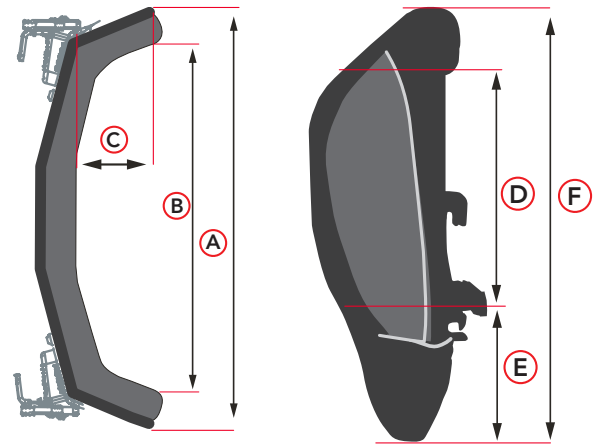

Angle Adjustability of 50°

QUICKFIT MOUNTING SYSTEM

ALTERNATE FIXED HARDWARE

2-POINT FIXED HARDWARE	2-POINT MICRO MOUNT	4-POINT FIXED HARDWARE
 NIB-1207	 NIB-1642	 NIB-1307
Optional: Use only on back supports with 16" (40.6cm) back height or lower.	Optional: Use only on back supports with 13" (33cm) back height or lower. Not width adjustable - fits one back / chair width.	Optional: Not width adjustable - fits one back / chair width.

Accommodates Asymmetrical Posture

SPECIFICATIONS

NXT™ Optima™ and Optima DEEP – THORACIC BACK SUPPORT

NXT OPTIMA AND OPTIMA DEEP SIZES – INCHES (CM)

WIDTH	HEIGHT				FITS WHEELCHAIR WIDTHS
13 (35.6)	7 (17.7)	9 (22.8)	13 (33.0)	16 (40.6)	13 - 15 (33.2 - 38.1)
14 (35.6)					14 - 16 (35.6 - 40.6)
15 (38.1)					15 - 17 (38.1 - 43.2)
16 (40.6)					16 - 18 (40.6 - 45.7)
17 (43.2)					17 - 19 (43.2 - 48.3)
18 (45.7)					18 - 20 (45.7 - 50.8)
19 (48.3)					19 - 21 (48.3 - 53.3)
20 (50.8)					20 - 22 (50.8 - 55.9)
21 (53.3)					21 - 23 (53.3 - 58.4)
22 (55.9)	19 (48.3)	16 (40.6)	19 (48.3)	19 (48.3)	22 - 24 (55.9 - 61.0)
23 (58.4)					23 - 25 (58.4 - 63.5)
24 (61.0)					24 - 26 (61.0 - 66.0)
25 (63.5)					25 - 27 (63.5 - 68.6)
26 (66.0)					26 - 28 (66.0 - 71.1)
27 (68.6)					27 - 29 (68.6 - 73.7)
28 (71.1)					28 - 30 (71.1 - 76.2)
29 (73.7)					29 - 31 (73.7 - 78.8)

NXT OPTIMA AND OPTIMA DEEP SPECIFICATIONS

	OPTIMA	OPTIMA DEEP
Weight* - lbs (kg)	2.7 (1.22)	3.3(1.5)
Height	7 - 19 (17.78 - 48.3)	
Width	13 - 29 (33.2 - 78.8)	13 - 29 (33.2 - 78.8)
Contour Depth	3 (7.6)	5.5 - 7 (14 - 18)
Weight Capacity - lbs (kg)	300 (136.08) 22" wide +: 400 (181.44) **23" wide + 550 (250)	

* Weight based on 16 x 16" shell ** When using optional 4-point hardware.

NXT Optima

The NXT Optima allows for optimal pelvic positioning while providing proper support to the user's thoracic region.

NXT OPTIMA BACK DIMENSIONS – INCHES (CM)