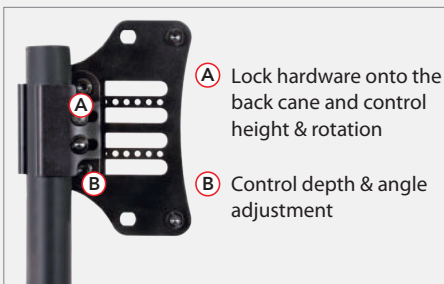

Low Pivot Point allows you to support the pelvis while adjusting recline.

Scapula Triangle – Improves shoulder freedom & head control

Customizable Contour – Lateral Contours can be bent in or out for better postural control and customized fit.

Pelvic Positioning cut-out provides a space for the buttocks to protrude beyond the back for a better, more natural seated position.

smartGEL™ Infused Visco Technology – reduces surface temperature, drawing heat away from skin providing superior comfort and softness.

QuickFit™ MOUNTING SYSTEM

Lets you quickly and easily adjust while your client is in the chair.

- Reversible for increased depth range
- 5" (12.7cm) of depth adjustment, 2.5" (6.4cm) in front or behind back canes
- Easily expandable to allow the back support to fit on wider wheelchairs (up to 2" wider than the back)
- Install or remove clamps without taking them apart
- Hardware is a discreet size and provides strength and rigidity to the back support
- Adjustable for pelvic or trunk rotation
- Fits metric & imperial tubing including, 0.75-1" (1.9-2.5cm) back canes without shims

Angle Adjustability of 50°

QUICKFIT MOUNTING SYSTEM

ALTERNATE FIXED HARDWARE

2-POINT FIXED HARDWARE	2-POINT MICRO MOUNT	4-POINT FIXED HARDWARE
 NIB-1207	 NIB-1642	 NIB-1307
Optional: Use only on back supports with 16" (40.6cm) back height or lower.	Optional: Use only on back supports with 13" (33cm) back height or lower. Not width adjustable - fits one back / chair width.	Optional: Not width adjustable - fits one back / chair width.